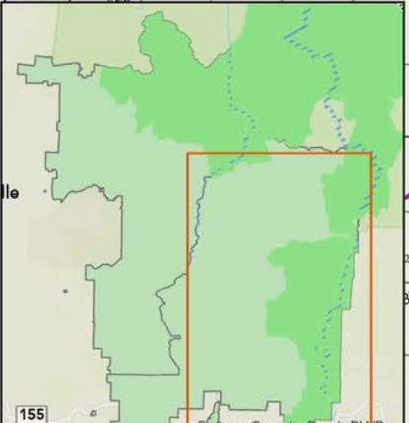

Sequoia National Forest Kern River Ranger District

- Trails, Open
- Trails, Closed
- Roads
- Roads, Open
- Roads, Closed
- Sherman Pass Road, Open
- Sherman Pass Road, Closed

Non Forest Service Land
Shown in White

Order Description
Starts Here

Sherman
Pass Road

TROY
MEADOW

South Sierra
Wilderness

P
C
T
KENNEDY
MEADOWS
CAMPGROUND

GOLDLEDGE

Corral Creek

HOSPITAL FLAT

Chico Flat

Dome Land Wilderness

Fresno County Dept. PWP,
California State Parks, Esri,
TomTom, Garmin,
SafeGraph, FAO, METI/
NASA USGS Bureau of

155

778