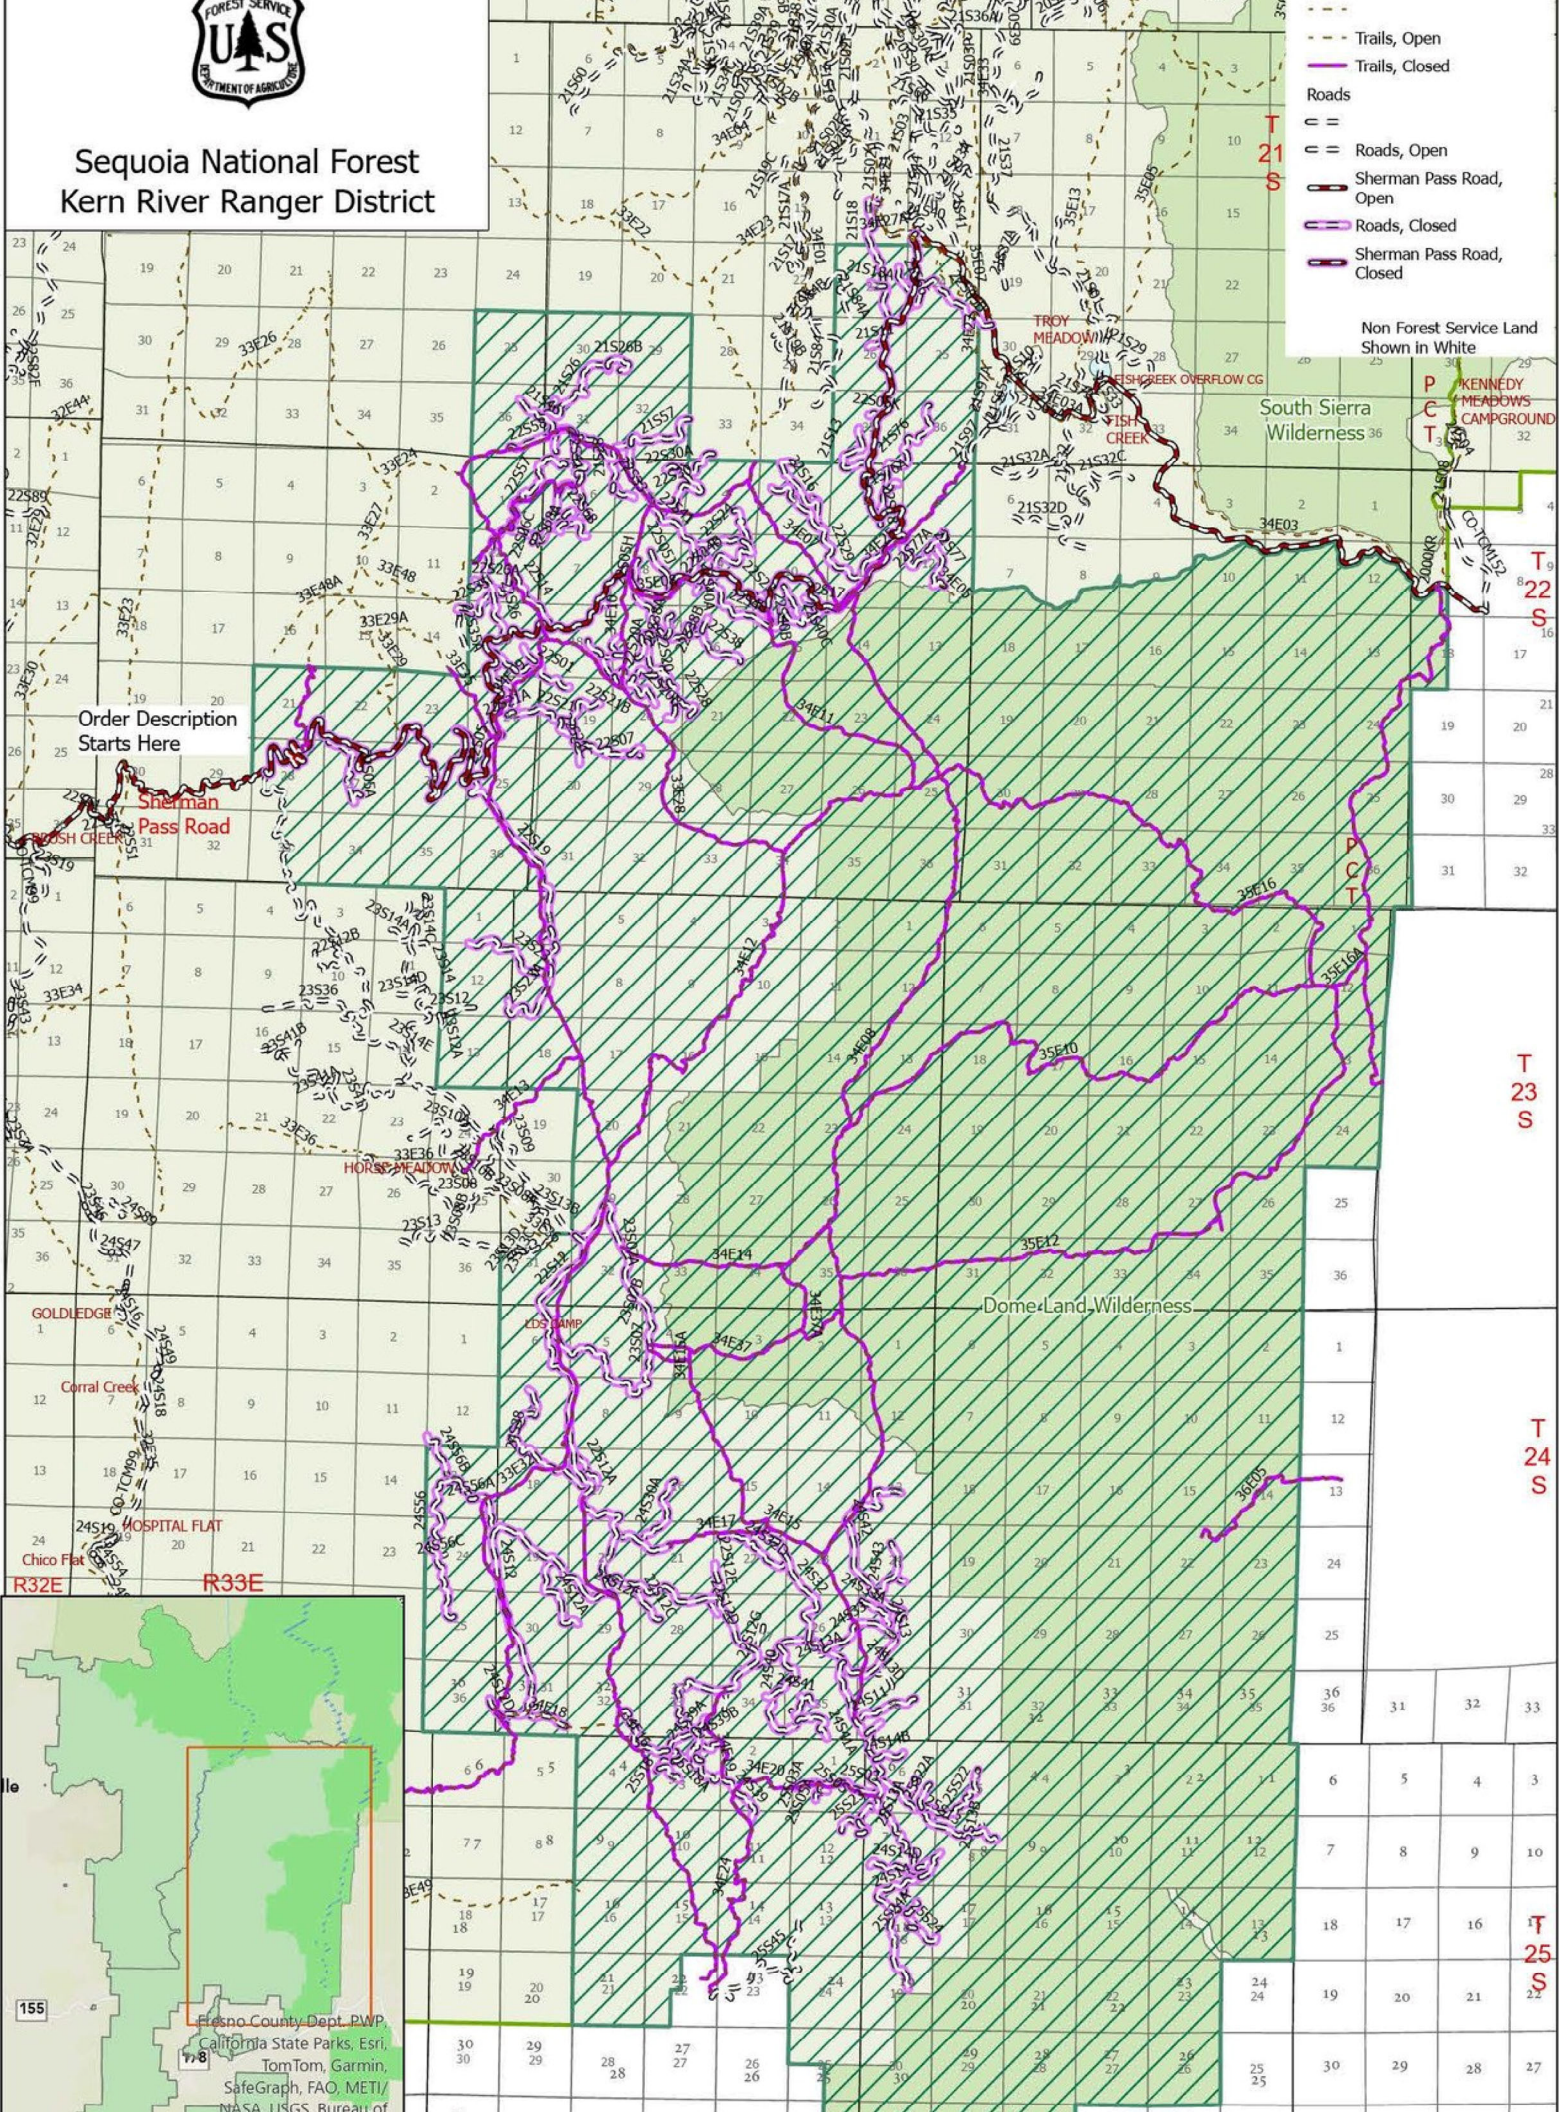

Sequoia National Forest Kern River Ranger District

- Trails, Open
- Trails, Closed
- Roads
- Roads, Open
- Roads, Closed
- Sherman Pass Road, Open
- Sherman Pass Road, Closed

Non Forest Service Land
Shown in White

Order Description
Starts Here

Sherman
Pass Road

TROY
MEADOW

South Sierra
Wilderness

P
C
T
KENNEDY
MEADOWS
CAMPGROUND

GOLDLEDGE

Corral Creek

HOSPITAL FLAT

Chico Flat

Dome Land Wilderness

Fresno County Dept. PWP,
California State Parks, Esri,
TomTom, Garmin,
SafeGraph, FAO, METI/
NASA USGS Bureau of

155

778